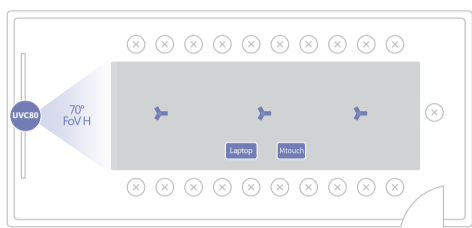

Product at A Glance

Supported by Microsoft Teams