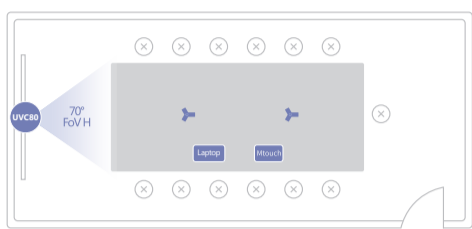

Product at A Glance

Supported by Microsoft Teams