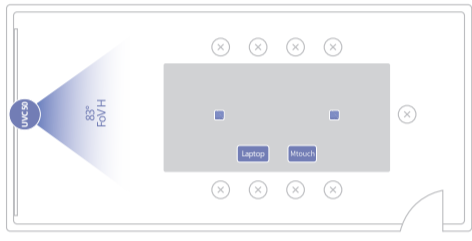

Yealink MVC800 Room System

For medium and large rooms

MVC800 with 2 mics for medium rooms | MVC800 with 3 mics for large rooms

Key Features:

- The Yealink MVC800 Room System delivers a native Microsoft Teams Rooms meeting experience. Designed for medium and large meeting rooms, Yealink MVC800 Room System is a complete solution contains touch console, content sharing unit, audio and video peripherals, and mini-PC.
- Yealink VCM34 Array Microphone has 20ft(6-meter) voice pickup range, featuring Yealink Noise Proof technology, everyone's voice in the room is heard clearly.
- With 12x optical zoom and long depth of field, remote party can see the participants at the back of the meeting room clearly without quality loss.

What's included:

- Mini-PC
- MTouch console
- MShare HDMI ingest
- UVC80 12X optical camera
- 2~3 VCM34 array microphone and MSpeaker soundbar

Yealink MVC500 Room System

For small and medium rooms

Key Features:

- The Yealink MVC500 Room System delivers a native Microsoft Teams Rooms meeting experience. Designed for small and medium meeting rooms, Yealink MVC500 Room System is a complete solution contains touch console, content sharing unit, audio and video peripherals, and mini-PC.
- Yealink CPW90 Wireless Microphone has 10feet(3-meter) voice pickup range of every microphone unit. Come with its DECT technology, up to 50 meters communication distance could be ensured.
- Yealink UVC50 optical PTZ camera, thanks to its wide-angle lens, a vivid face-to-face video conference is enabled.

What's included:

- Mini-PC
- MTouch console
- MShare HDMI ingest
- UVC50 5X optical camera
- 2 x CPW90 wireless microphones and MSpeaker soundbar