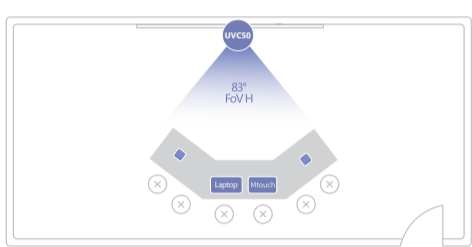

Yealink MVC800 Room System

For medium and large rooms

MVC800 with 2 mics for medium rooms | MVC800 with 3 mics for large rooms

Key Features:

- The Yealink MVC800 Room System delivers a native Microsoft Teams Rooms meeting experience. Designed for medium and large meeting rooms, Yealink MVC800 Room System is a complete solution contains touch console, content sharing unit, audio and video peripherals, and mini-PC.
- Yealink VCM34 Array Microphone has 20ft(6-meter) voice pickup range, featuring Yealink Noise Proof technology, everyone's voice in the room is heard clearly.
- With 12x optical zoom and long depth of field, remote party can see the participants at the back of the meeting room clearly without quality loss.

What's included:

- Mini-PC
- MTouch console
- MShare HDMI ingest
- UVC80 12X optical camera
- 2~3 VCM34 array microphone and MSpeaker soundbar

Yealink MVC500 Room System

For small and medium rooms

Key Features:

- The Yealink MVC500 Room System delivers a native Microsoft Teams Rooms meeting experience. Designed for small and medium meeting rooms, Yealink MVC500 Room System is a complete solution contains touch console, content sharing unit, audio and video peripherals, and mini-PC.
- Yealink CPW90 Wireless Microphone has 10feet(3-meter) voice pickup range of every microphone unit. Come with its DECT technology, up to 50 meters communication distance could be ensured.
- Yealink UVC50 optical PTZ camera, thanks to its wide-angle lens, a vivid face-to-face video conference is enabled.

What's included:

- Mini-PC
- MTouch console
- MShare HDMI ingest
- UVC50 5X optical camera
- 2 x CPW90 wireless microphones and MSpeaker soundbar